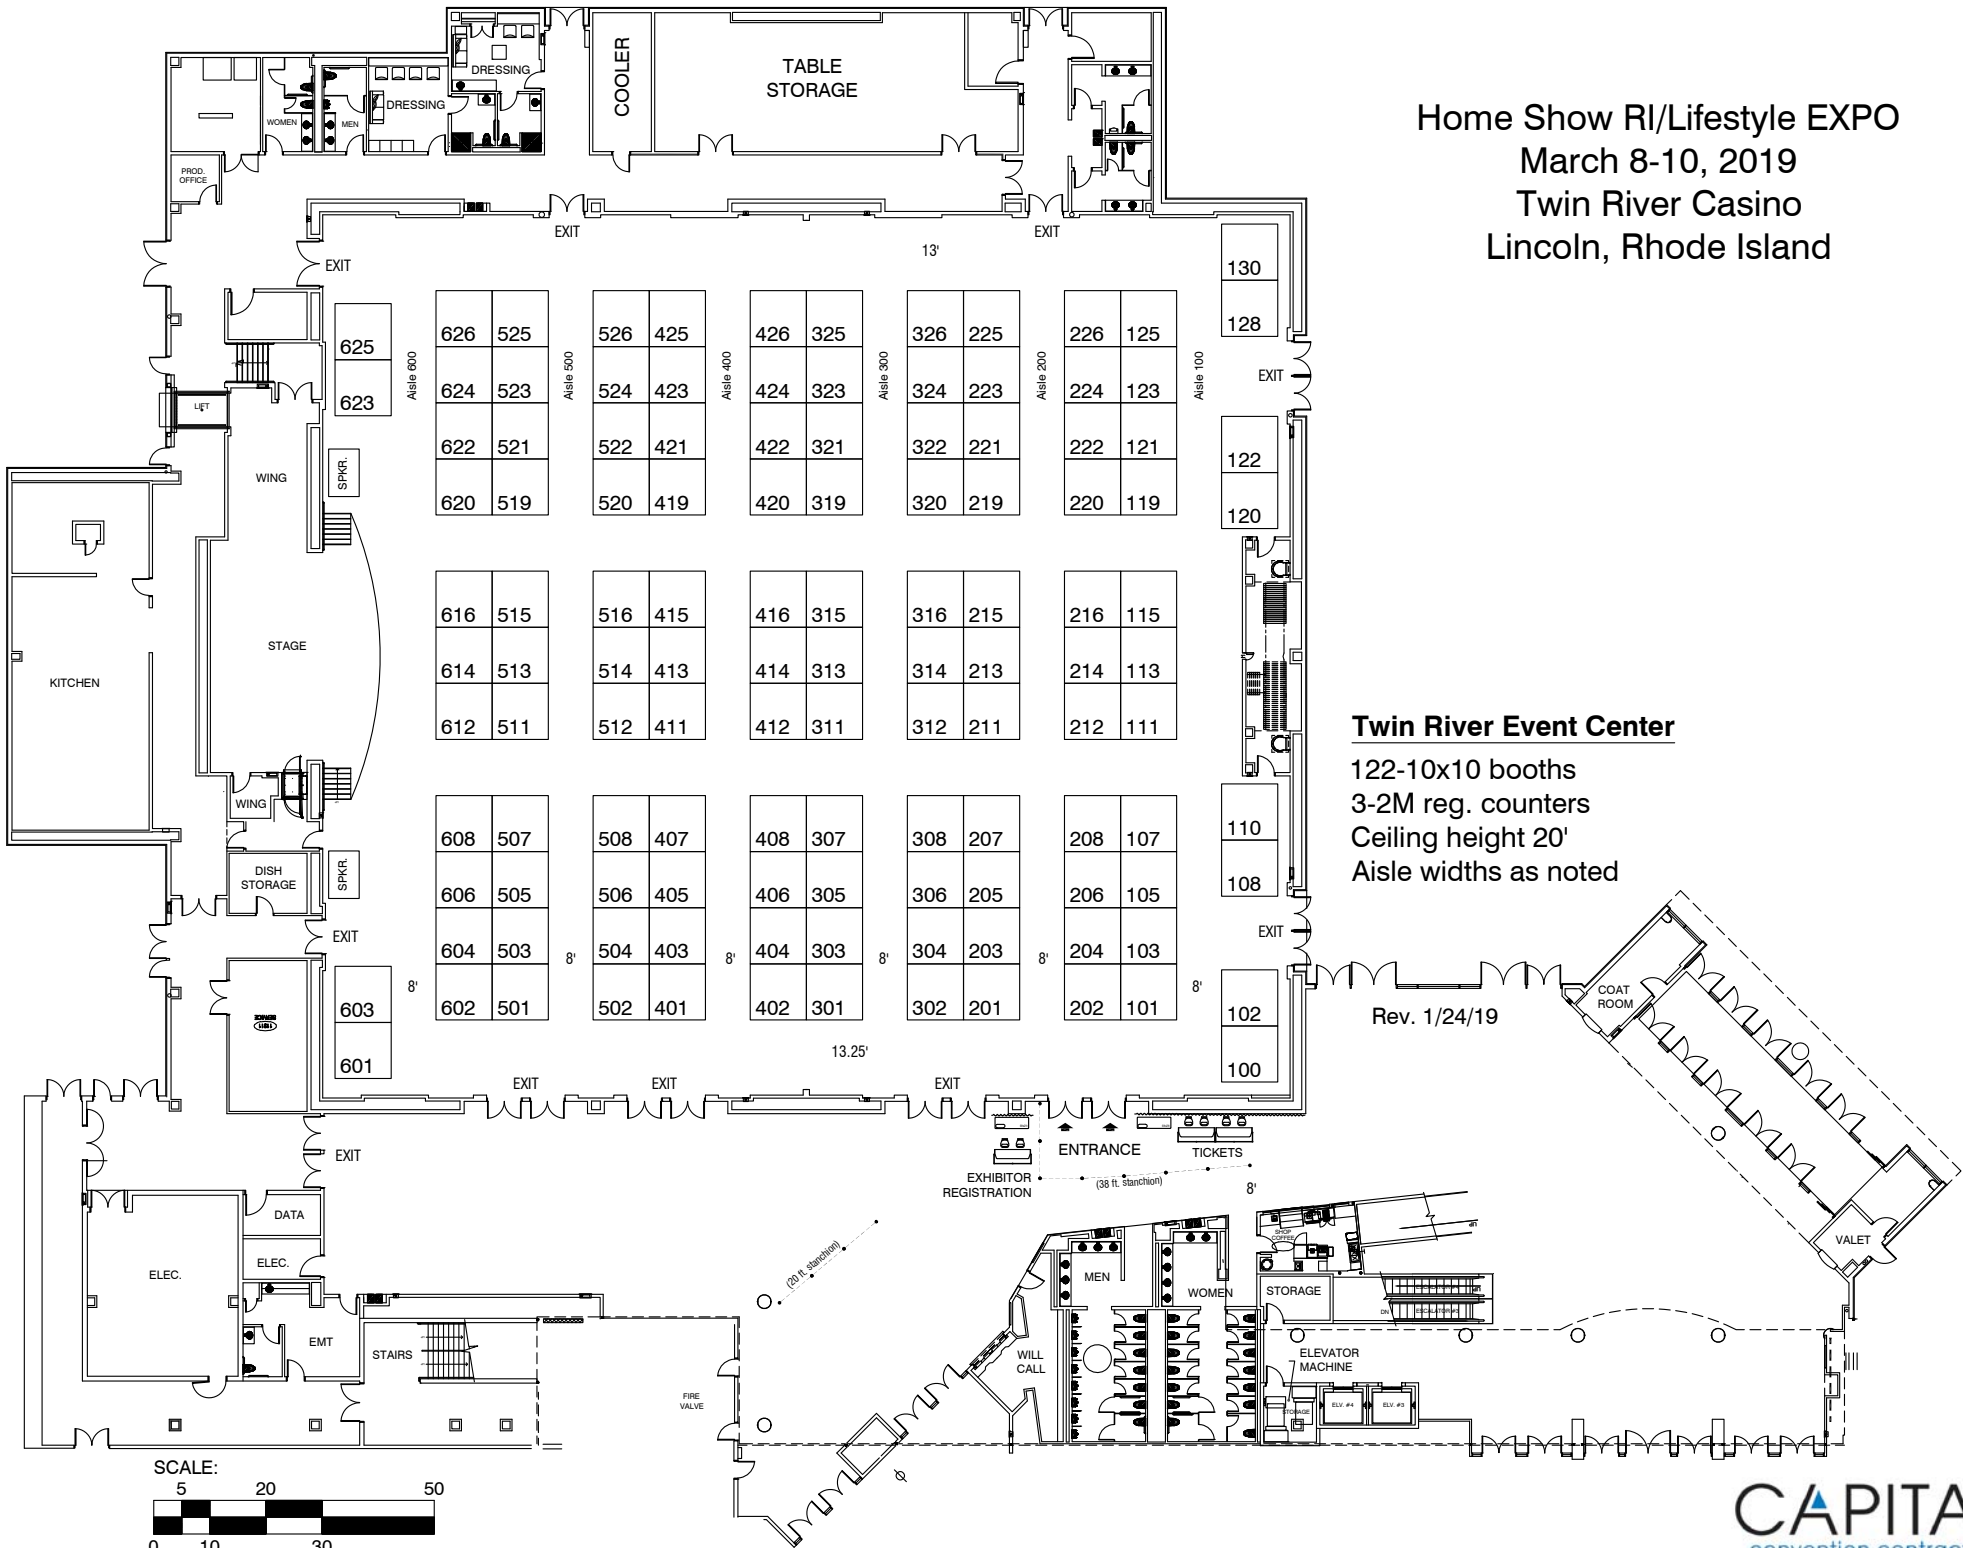

Home Show RI/Lifestyle EXPO
 March 8-10, 2019
 Twin River Casino
 Lincoln, Rhode Island

Twin River Event Center

122-10x10 booths
 3-2M reg. counters
 Ceiling height 20'
 Aisle widths as noted

Rev. 1/24/19