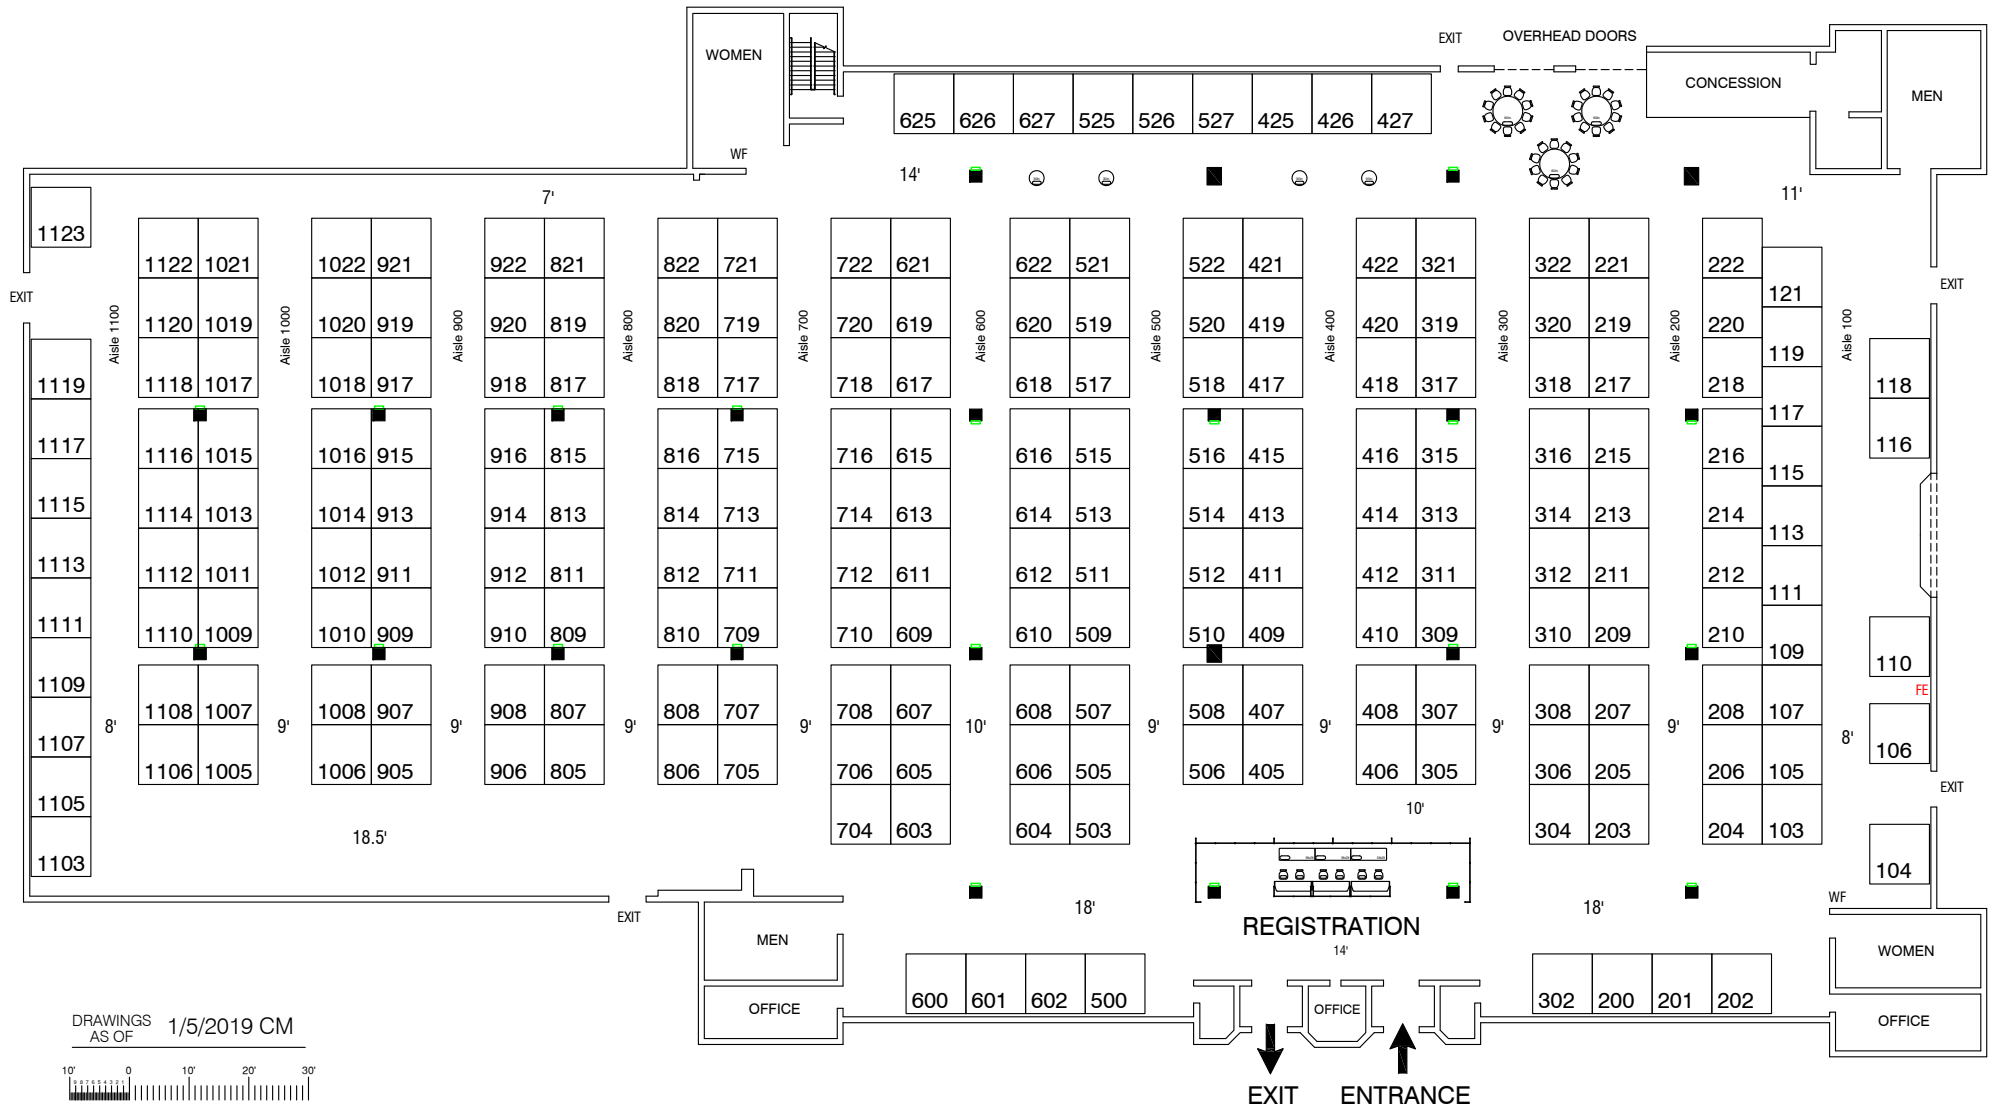

Home Show Marlboro

February 7-9, 2020

Royal Plaza Hotel & Trade Center Marlborough, Massachusetts

DRAWINGS AS OF 1/5/2019 CM

- - 29"x35" column
- - 24"x24" column
- Aisle widths as noted
- Ceiling height 21'