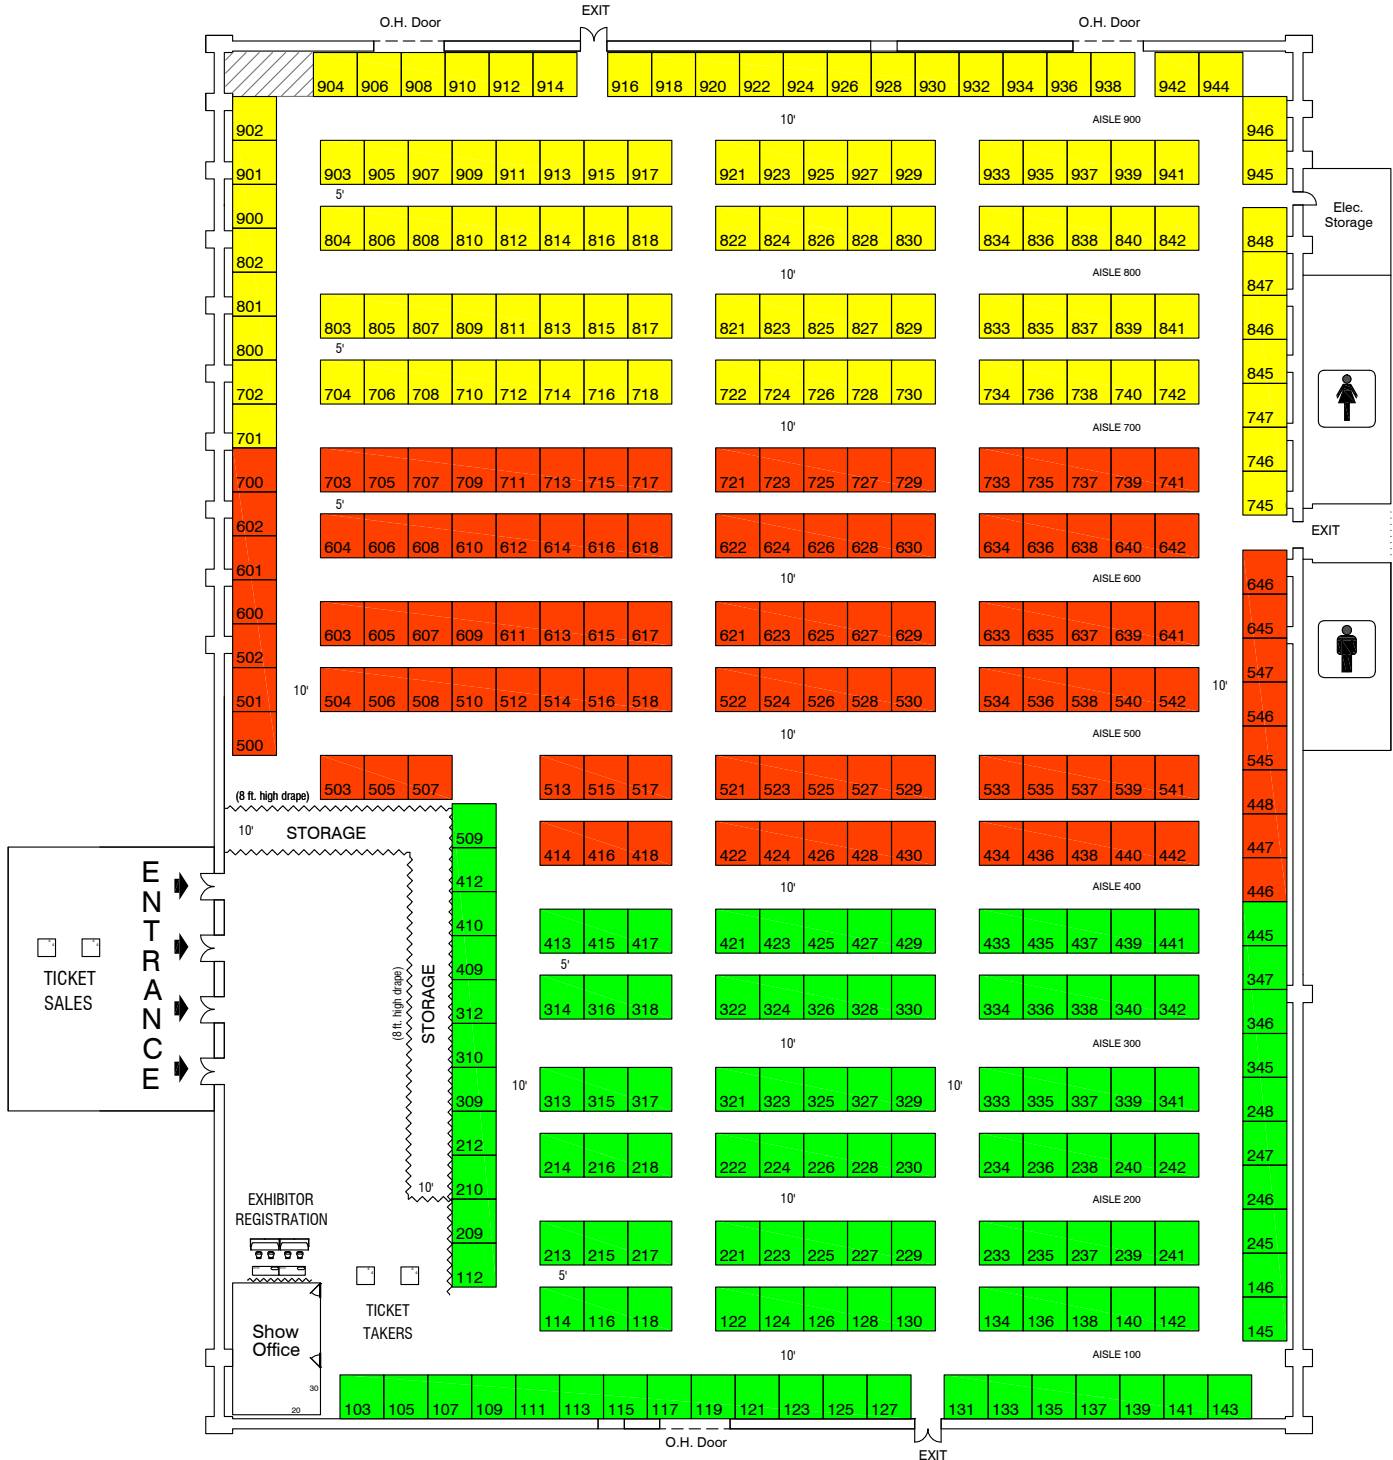

# The Home Show at Patriot Place

## March 20-22, 2020

### Empower Field House, Gillette Stadium Foxborough, Massachusetts

Rev. 11/19/19

#### Targeted Freight Move-in Times:

**Empower Field House**  
Aisle widths as noted

- - Thursday, 3/19/20 @ 7:00 a.m. - 9:00 a.m.
- - Thursday, 3/19/20 @ 9:00 a.m. - 11:00 a.m.
- - Thursday, 3/19/20 @ 11:00 a.m. - 2:00 p.m.