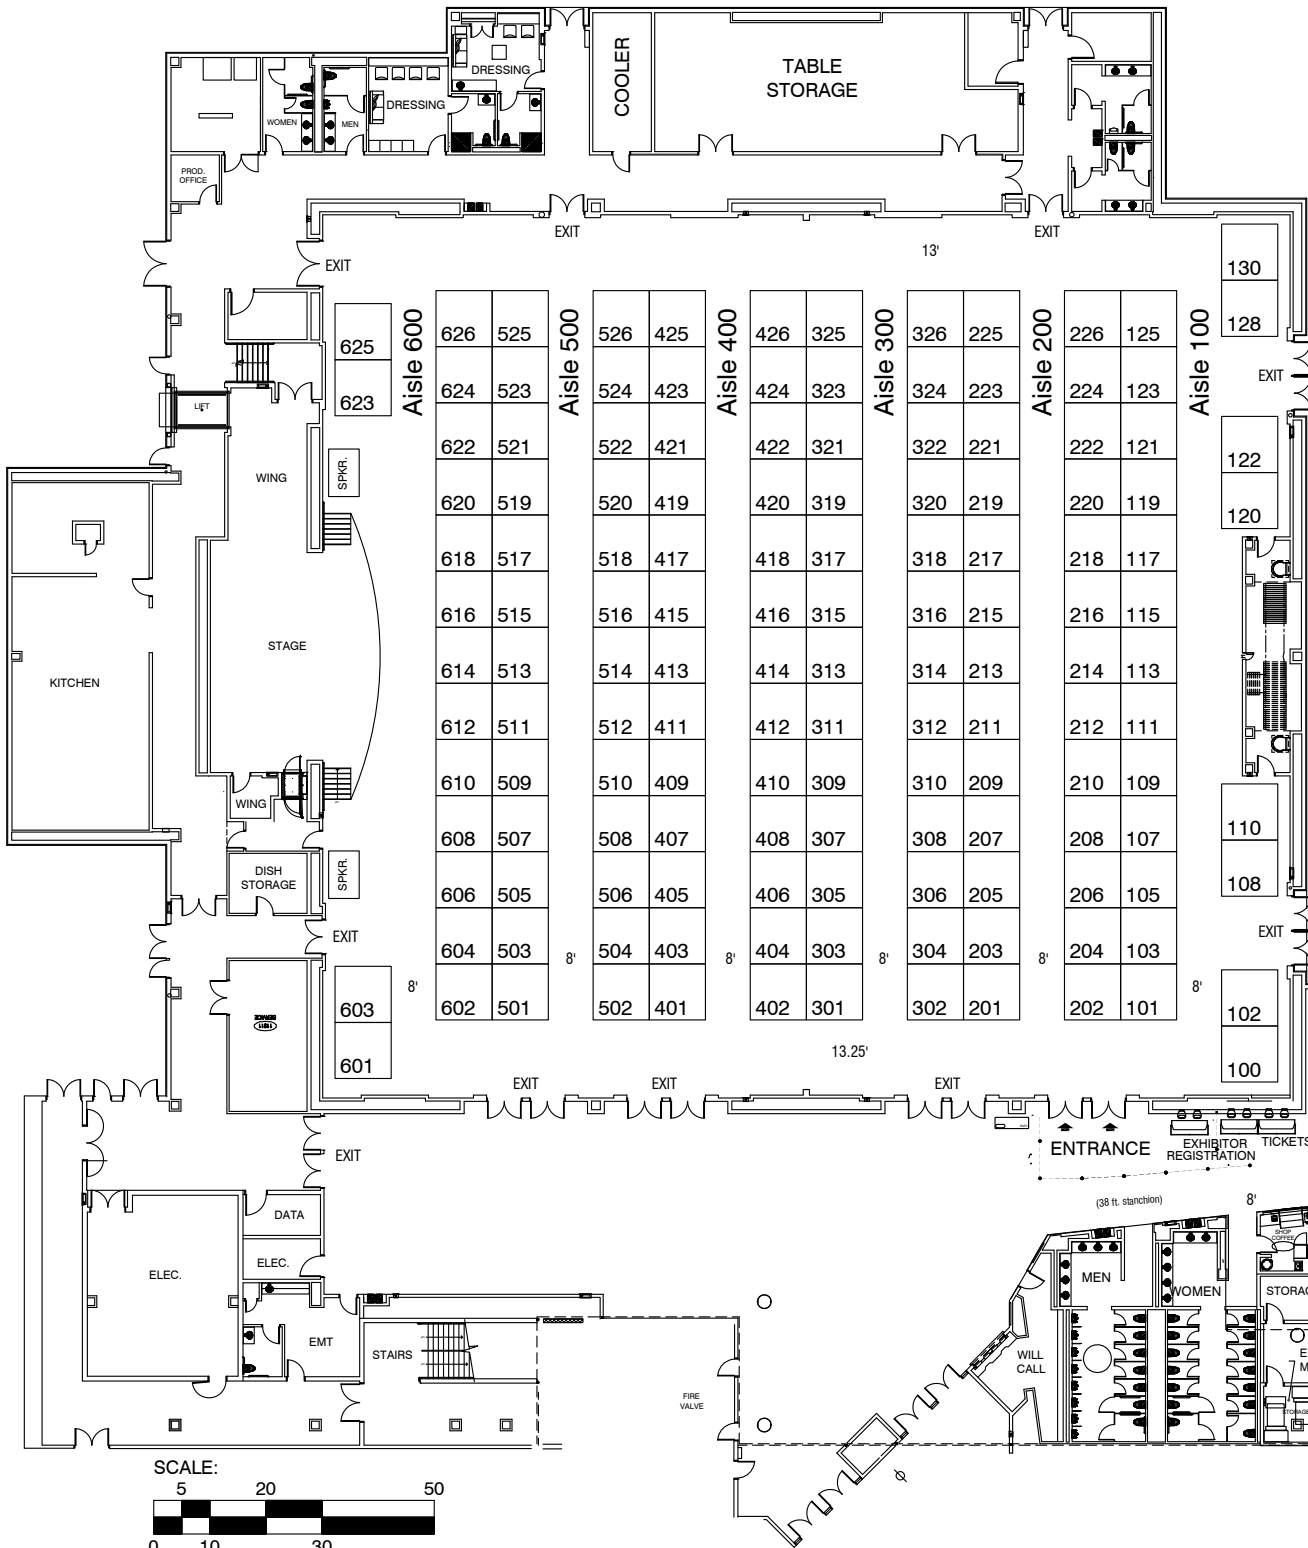

**Home Show Lincoln, RI
February 26 - 28, 2021
Twin River Casino
Lincoln, Rhode Island**

Twin River Event Center

- Ceiling Height 20'
- Aisle widths as noted
- Door Openings 7' x 7'