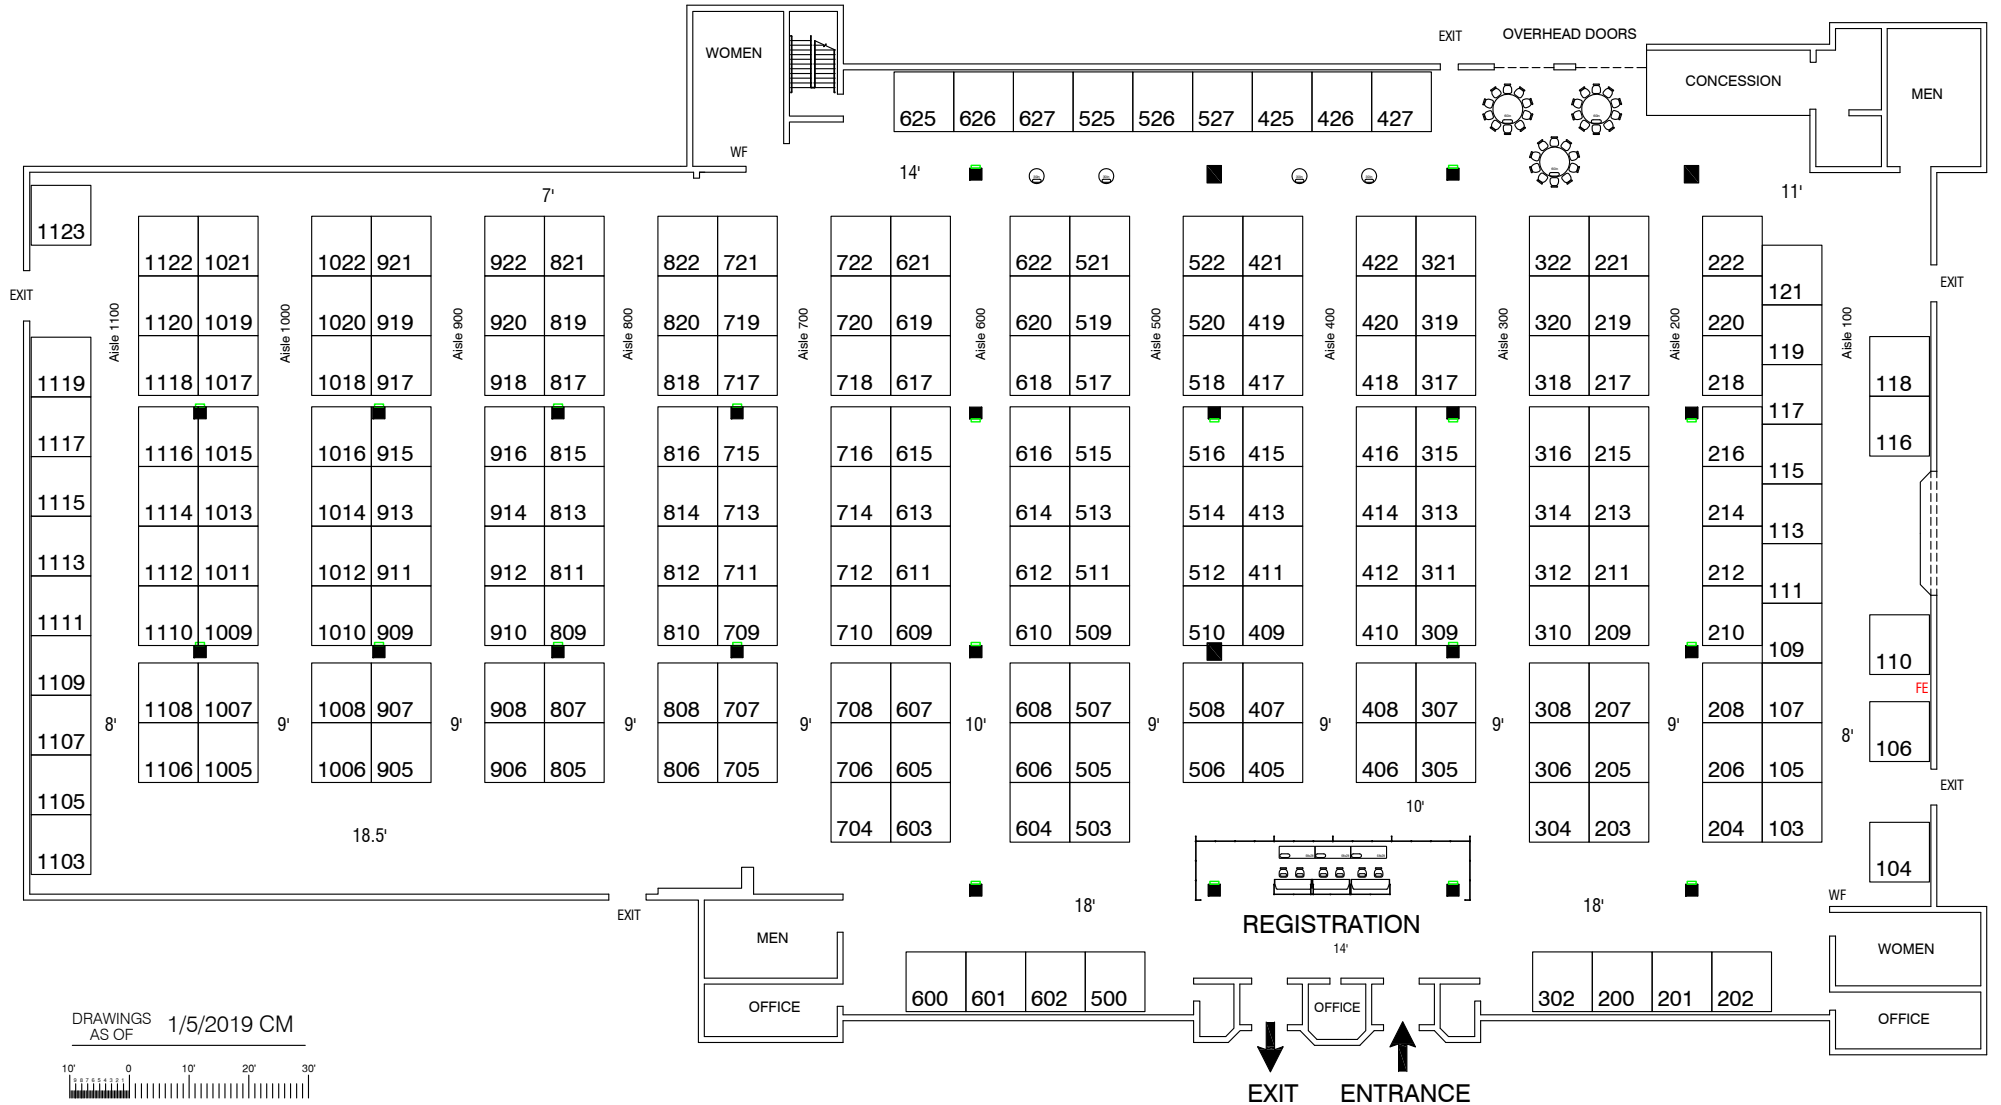

## February 4 - 6, 2022

### Royal Plaza Hotel & Trade Center Marlborough, Massachusetts

DRAWINGS AS OF 1/5/2019 CM

- - 29"x35" column
- - 24"x24" column
- Aisle widths as noted
- Ceiling height 21'