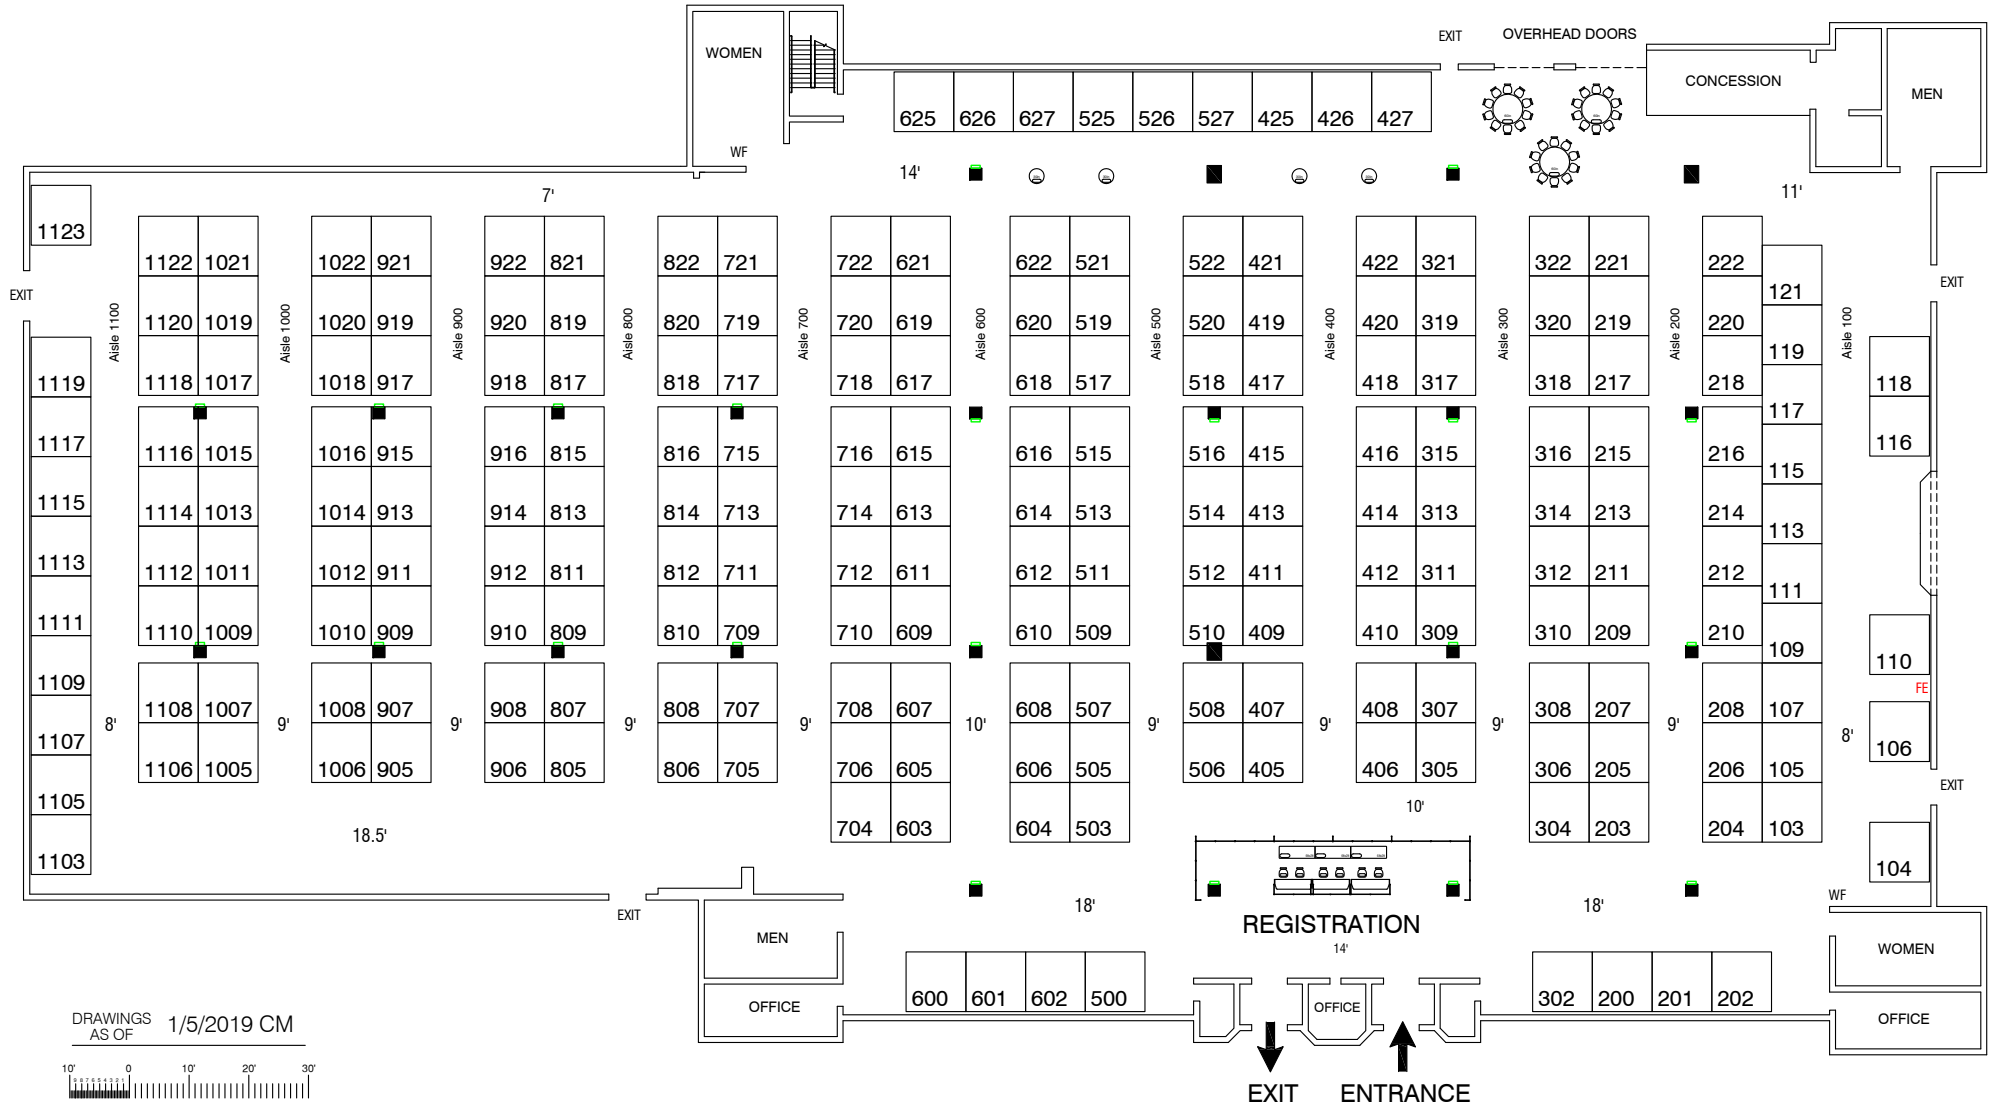

Home Show Marlboro

April 1 - 3, 2022

Royal Plaza Hotel & Trade Center Marlborough, Massachusetts

DRAWINGS AS OF 1/5/2019 CM

- - 29"x35" column
- - 24"x24" column
- Aisle widths as noted
- Ceiling height 21'